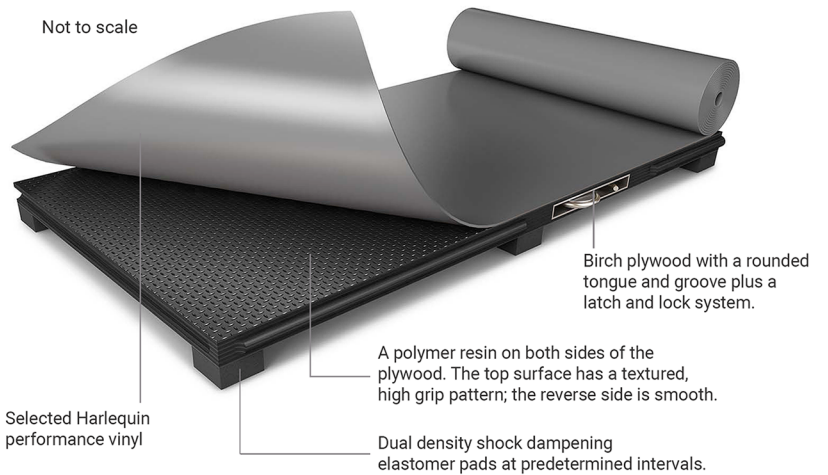

### Harlequin Liberty HD

Harlequin Liberty HD sprung floor panels are coated with a black polymer resin on both sides and have a textured, high grip pattern on the top surface, which is wear resistant, anti-slip and weatherproof.