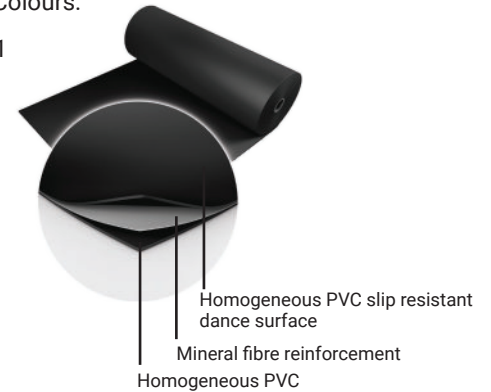

Available Colours:

Black - 501

Light Grey - 582

Dark Grey - 406

White - 100

Hazelnut - 470

BREEAM® vinyl plus
COMMITTED TO SUSTAINABLE DEVELOPMENT

If you would like further information or advice please contact us on +352 46 44 22 or info@harlequinfloors.com

Made in the EU. The Company reserves the right to make any variation in design or construction of the material described. Harlequin® is a registered trademark of Harlequin Europe SA. © Harlequin Floors 09/2023

HARLEQUIN
www.harlequinfloors.com

LONDON ♦ LUXEMBOURG ♦ BERLIN ♦ MADRID ♦ PARIS ♦ LIEGE ♦ PHILADELPHIA ♦ LOS ANGELES ♦ FORT WORTH ♦ SYDNEY ♦ HONG KONG ♦ TOKYO