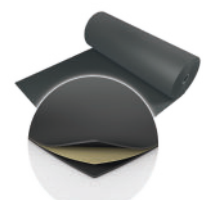

Harlequin Cascade™

Harlequin Cascade is Harlequin's flagship professional vinyl performance floor, used by the world's leading dance companies and dance venues. As a hard-wearing homogeneous vinyl, it has a slip resistant embossed dance surface and is ideal for use in dance studios, theatres, concerts and as a high-quality base for lighting designers and photographers.

Installation: Harlequin Cascade is specified for permanent or temporary installation and is recommended for use in conjunction with a suitable Harlequin sprung floor. The joints are welded or taped to create a continuous performance surface.

Usage: Harlequin Cascade is a multi-purpose dance or stage floor, ideal for ballet, contemporary, modern and theatrical use. It is also the preferred vinyl dance floor for percussive dance (flamenco, Irish and tap).

Available Colours:

Black - 501

Light Grey - 582

Dark Grey - 406

White - 100

Hazelnut - 470

BREEAM® vinyl plus
COMMITTED TO SUSTAINABLE DEVELOPMENT

If you would like further information or advice please contact us on +352 46 44 22 or info@harlequinfloors.com