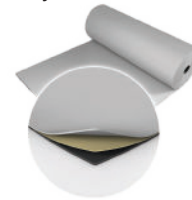

Harlequin Cascade™

Harlequin Cascade is Harlequin's flagship professional vinyl performance floor, used by the world's leading dance companies and dance venues. As a hard-wearing homogeneous vinyl, it has a slip resistant embossed dance surface and is ideal for use in dance studios, theatres, concerts and as a high-quality base for lighting designers and photographers.

Usage: Harlequin Cascade is a multi-purpose dance or stage floor, ideal for ballet, contemporary, modern and theatrical use. It is also the preferred vinyl dance floor for percussive dance (flamenco, Irish and tap).

Specification guide

Material	Homogenous vinyl
Permanent or Portable	Both
Roll Lengths	10m, 15m, 18m, 20m, 25m
Roll Width	2m
Thickness	2mm
Weight	2.6kg/m ²
Finish	Smooth
Fire Rating	Bfl-s1 (EN 13501-1)
Warranty	10 years if installed by Harlequin 5 years if installed by the customer
Impact Sound Reduction	6dB
Fixing Type	Adhesive or Tape
Seams	Welded or Taped
Light Reflectance	501-2, 406-8, 582-35, 470-11, 100-87
Gloss Level	Nominal 3
Lightfastness	≥6
Recycled Content	23-30%
VOC Emissions	≤0.1 mg/m ³
Recyclability	100%
Underfloor Heating	Suitable for use with underfloor heating
Third Party Certification	Environmental Product Declaration A+ LEED, BREEAM, REACH Compliant

Available Colours:

Black - 501

Light Grey - 582

Dark Grey - 406

White - 100

Hazelnut - 470

BREEAM® vinyl plus
COMMITTED TO SUSTAINABLE DEVELOPMENT

If you would like further information or advice please contact us on +352 46 44 22 or info@harlequinfloors.com