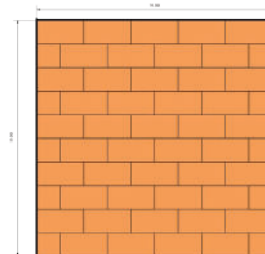

Harlequin Liberty Panels are laid in a 'Brickwork Fashion'