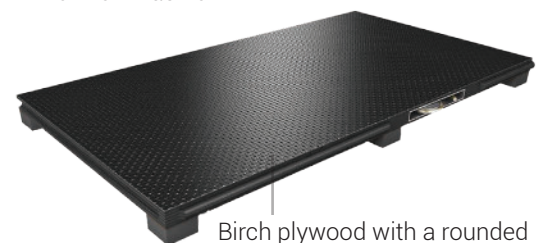

Harlequin Liberty HD™

Harlequin Liberty HD is a development of our renowned Liberty sprung floor panel system, designed with enhanced durability in mind for more challenging environments. Harlequin Liberty HD is a birch plywood sprung floor panel system featuring shock dampening dual-density elastomer pads. The panels are coated with a black polymer resin, with a textured, high-grip pattern on the top surface which is high-wear, slip-resistant and weatherproof. The panels join using a rounded tongue and groove and are secured in place using our proprietary 'one turn of the key' latch and lock mechanism. Harlequin Liberty HD provides consistent shock dampening across the floor and offers the same feel and energy return to one or several dancers.

Installation: Harlequin Liberty HD is designed for both permanent or portable installation. The panels are laid in a 'brickwork fashion' onto the sub-floor so that cross joins do not coincide.

Specification Guide

Not to scale

Selected Harlequin performance vinyl

Harlequin Liberty Panels are laid in a 'Brickwork Fashion'

Harlequin's 'latch and lock' system

Birch plywood with a rounded tongue and groove plus a latch and lock system