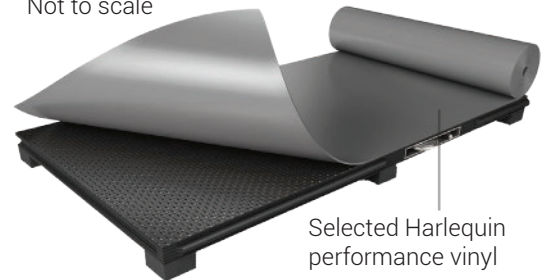

Harlequin Liberty HD™

Harlequin Liberty HD is a development of our renowned Liberty sprung floor panel system, designed with enhanced durability in mind for more challenging environments. Harlequin Liberty HD is a birch plywood sprung floor panel system featuring shock dampening dual-density elastomer pads. The panels are coated with a black polymer resin, with a textured, high-grip pattern on the top surface which is high-wear, slip-resistant and weatherproof. The panels join using a rounded tongue and groove and are secured in place using our proprietary 'one turn of the key' latch and lock mechanism. Harlequin Liberty HD provides consistent shock dampening across the floor and offers the same feel and energy return to one or several dancers.

Performance surface: Harlequin Liberty HD can be used with a variety of Harlequin performance vinyls. Edge trims and ramps are available if required. For easy storage and transportation please see Harlequin's panel cart.

Installation: Harlequin Liberty HD is designed for both permanent or portable installation. The panels are laid in a 'brickwork fashion' onto the sub-floor so that cross joins do not coincide.

Specification Guide

Not to scale

Selected Harlequin performance vinyl

Harlequin Liberty Panels are laid in a 'Brickwork Fashion'

Harlequin's 'latch and lock' system

Birch plywood with a rounded tongue and groove plus a latch and lock system