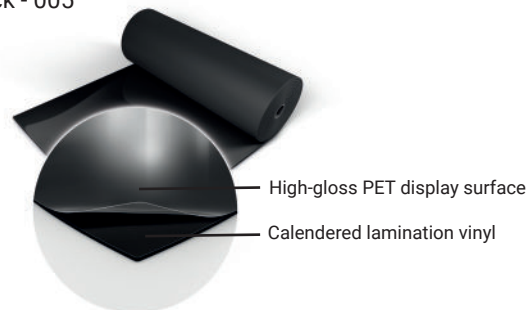

Harlequin^{TM} Hi-Shine

Harlequin Hi-Shine has a unique scratch resistant, high-gloss surface which creates a striking glossy, reflective surface. It is a hard-wearing and reusable vinyl floor, ideal for touring.

Installation: Harlequin Hi-Shine is specified for temporary 'loose-lay' installation, the joins are taped to create a continuous performance surface. It can be rolled out on any flat, smooth surface. It rolls out quickly, lays flat and stays flat.

Usage: Harlequin Hi-Shine is widely used for concerts and touring bands, film and television sets, fashion shows, product launches, parties, exhibitions, museums, window displays, theatrical and operatic productions and many other events.

Specification Guide

Material	Heterogeneous vinyl
Permanent or Portable	Portable
Roll Lengths	Metallics & Colours - 10m, 15m, 20m, 30m Blue - 20m Red - 30m
Roll Width	1.5m
Thickness	1.5mm
Weight	1.96kg/m²
Finish	Smooth
Fire Rating	Bfl-s1 (EN 13501-1)
Warranty	2 years
Impact Sound Reduction	3dB
Fixing Type	Tape
Seams	Taped
Gloss Level	High gloss
Lightfastness	≥6
Recycled Content	23-30%
VOC Emissions	≤0.5mg/m³
Recyclability	100%
Underfloor Heating	Not suitable for use with underfloor heating
Third Party Certification	Environmental Product Declaration A+ LEED, BREEAM, REACH Compliant

Available Colours:

Black - 005

If you would like further information or advice please contact us on +352 46 44 22 or info@harlequinfloors.com

Made in the EU. The Company reserves the right to make any variation in design or construction of the material described. Harlequin® is a registered trademark of Harlequin Europe SA. © Harlequin Floors 09/2023

LONDON ♦ LUXEMBOURG ♦ BERLIN ♦ MADRID ♦ PARIS ♦ LIEGE ♦ PHILADELPHIA ♦ LOS ANGELES ♦ FORT WORTH ♦ SYDNEY ♦ HONG KONG ♦ TOKYO

HARLEQUIN
www.harlequinfloors.com