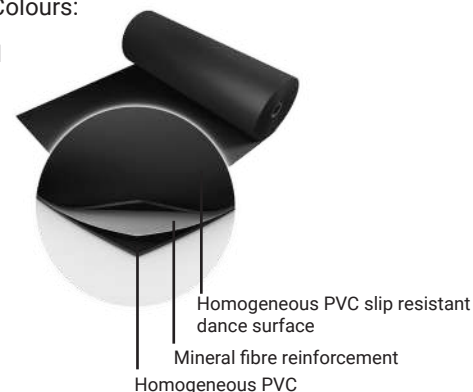

Specification Guide

Material	Homogeneous vinyl
Permanent or Portable	Both
Roll Lengths	10m, 15m, 18m, 20m, 25m
Roll Width	2m
Thickness	2mm
Weight	2.6kg/m²
Finish	Smooth
Fire Rating	Bfl-s1 (EN 13501-1)
Warranty	10 years if installed by Harlequin 5 years if installed by the customer
Impact Sound Reduction	6dB, with Harlequin Activity sprung floor 22dB
Fixing Type	Adhesive or Tape
Seams	Welded or Taped
Light Reflectance	501-2, 406-8, 582-35, 470-11, 100-87
Gloss Level	Nominal 3
Lightfastness	≥6
Recycled Content	23-30%
VOC Emissions	≤0.5 mg/m³
Recyclability	100%
Underfloor Heating	Suitable for use with underfloor heating
Third Party Certification	Environmental Product Declaration A+ LEED, BREEAM, REACH Compliant

Available Colours:

Black - 501