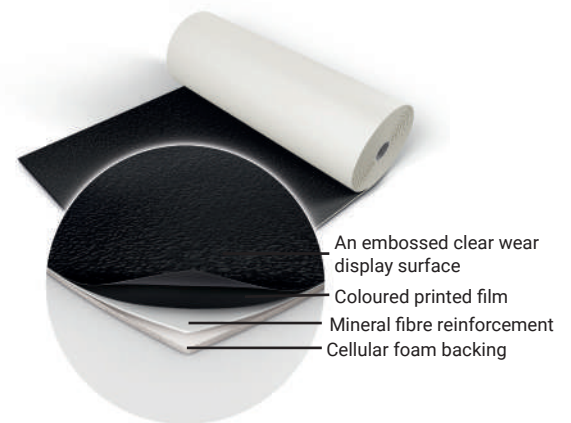

Specification Guide

Material	Heterogeneous vinyl
Permanent or Portable	Portable
Roll Lengths	20m, 30m
Roll Width	2m
Thickness	2.6mm
Weight	1.7kg/m²
Finish	Embossed
Fire Rating	Bfl-s1 (EN 13501-1)
Warranty	2 years
Fixing Type	Tape
Seams	Taped
Light Reflectance	021-2, 034-48, 043-10, 019-84
VOC Emissions	≤0.5mg/m³
Underfloor Heating	Suitable for use with underfloor heating

Available Colours:

Black - 021