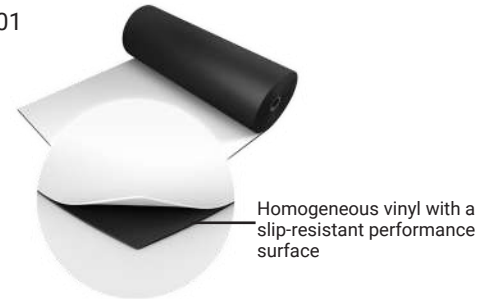

Specification Guide

Material	Homogeneous vinyl
Permanent or Portable	Portable
Roll Lengths	10m, 15m, 18m, 20m, 25m, 30m
Roll Width	2m
Thickness	1.30mm
Weight	1.60kg/m²
Finish	Smooth
Fire Rating	Bfl-s1 (EN 13501-1)
Warranty	10 years if installed by Harlequin 5 years if installed by the customer
Impact Sound Reduction	2dB
Fixing Type	Tape
Seams	Taped
Health and Safety	REACH Compliant
Light Reflectance	001 - 2/83, 003 - 20/43, 004 - 2/34, 310 - 10/29, 890 - 20/38, 005 - 2/65, 302 - 2/31, 119 - 4/4
Gloss Level	Nominal 4
Lightfastness	≥6
Recycled Content	23-30%
VOC Emissions	≤0.5mg/m³
Recyclability	100%
Underfloor Heating	Not suitable for underfloor heating
Third Party Certification	Environmental Product Declaration A* LEED, BREEAM, REACH Compliant

Available Colours:

Black/White - 001