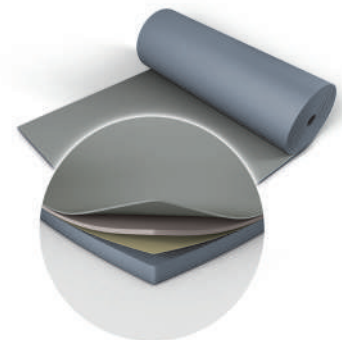

**Installation:** Harlequin Allegro is specified for permanent installation. It can be used as a vinyl performance surface laid directly onto any hard, smooth subfloor.

**Usage:** Harlequin Allegro is suitable for contemporary and modern dance, aerobics and Zumba. It is also widely used as a multi-use floor in performing arts schools, dance institutions, dance studios and gymnasiums.

## Specification guide

Material	Heterogeneous vinyl
Permanent or Portable	Permanent
Roll Lengths	10m, 15m, 18m, 20m
Roll Width	1.5m
Thickness	8.50mm
Weight	6kg/m <sup>2</sup>
Finish	Embossed
Fire Rating	Cfl-s1 (EN 13501-1)
Warranty	10 years if installed by Harlequin 5 years if installed by the customer
Impact Sound Reduction	22dB, with Activity sprung floor 24dB
Fixing Type	Adhesive or Tape
Seams	Welded or Taped
Light Reflectance	180-2, 880-21
Gloss Level	Nominal 6
Lightfastness	≥6
Recycled Content	23-30%
VOC Emissions	≤0.5mg/m <sup>3</sup>
Recyclability	100%
Underfloor Heating	Suitable for use with underfloor heating
Third Party Certification	Environmental Product Declaration A+ LEED, BREEAM, REACH Compliant

Available Colours:

Black - 180

Grey - 880

**BREEAM® vinyl plus**  
COMMITTED TO SUSTAINABLE DEVELOPMENT

**HARLEQUIN**  
www.harlequinfloors.com

LONDON ♦ LUXEMBOURG ♦ BERLIN ♦ MADRID ♦ PARIS ♦ LIEGE ♦ PHILADELPHIA ♦ LOS ANGELES ♦ FORT WORTH ♦ SYDNEY ♦ HONG KONG ♦ TOKYO